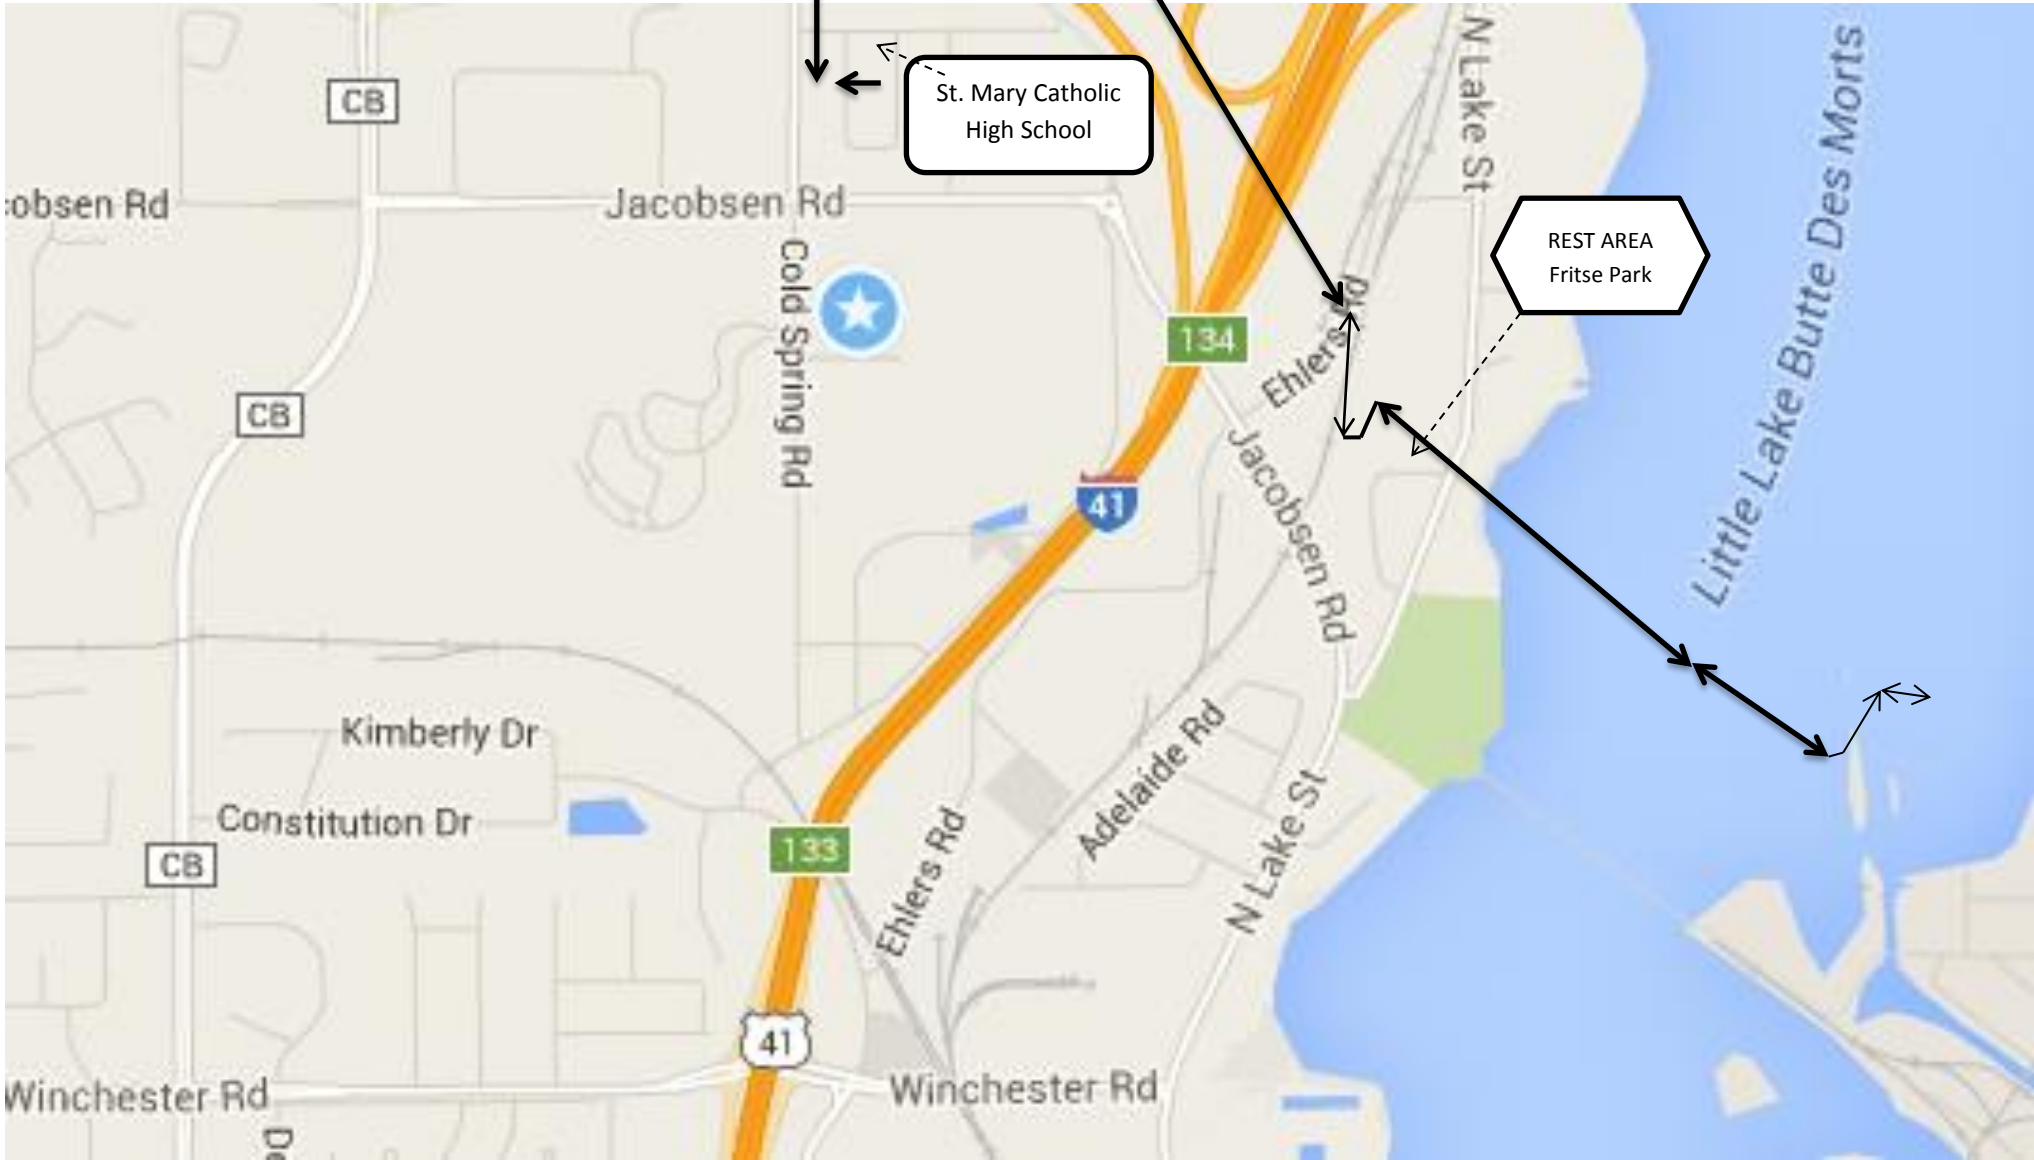

# 4 Mile Route

4 MILE CUE SHEET	
Start	St. Mary Catholic High School
0.14 mi	<b>R</b> Cold Spring Rd
0.46 mi	<b>R</b> Jacobsen Rd
0.52 mi	Go through roundabout to Friendship Bike Trail
0.62 mi	<b>L</b> Friendship Trail over Interstate 41
1.12 mi	<b>L</b> N Lake Street to stay on trail
1.18 mi	<b>R</b> Friendship Trail to Trestle Bridge
1.28 mi	<b>R</b> REST AREA - Fritse Park
1.28 mi	<b>R</b> Friendship Trail – go over Trestle Bridge
1.96 mi	Come back over Trestle Bridge
2.74 mi	Cross N Lake Street to stay on trail
2.80 mi	<b>R</b> Friendship trail over Interstate 41
3.47 mi	Roundabout to Jacobsen Rd
3.79 mi	<b>L</b> Cold Spring Rd toward Zephyr Dr
3.93 mi	<b>L</b> Return to school

**EMERGENCY CALL 911**  
**For SAG Assistance:**  
**920-422-1404**  
**or**  
**920-422-1408**

**HELMETS ARE REQUIRED**  
**FOLLOW ALL TRAFFIC LAWS**  
**INTERSECTIONS ARE UNCONTROLLED, USE CAUTION**  
**RESPECT OTHER USERS OF CB TRAIL.**  
**STAY TO THE RIGHT & RIDE SINGLE FILE.**

**ROUTE COLOR CODE**  
**YELLOW 4,8,12**  
**RED 25**  
**BLUE 55**  
**GREEN 75**  
**BLAZE ORANGE 100**

**PLEASE CHECK IN**  
**WHEN YOU COMPLETE YOUR RIDE SO WE**  
**KNOW YOU ARE BACK FROM THE RIDE.**